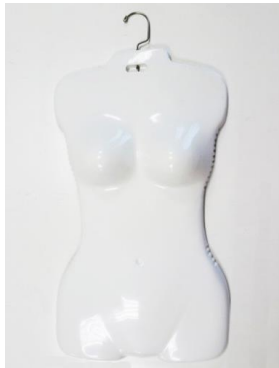

Female Mannequin Torso Form

#28701

#28704

Female Mannequin Torso with Hook

- Shoulder: 15.0"
- Waist: 10.6"
- Hips: 15.0"
- Height from the hook: 31.1"

Clear Plastic Body Form Mannequin

- Shoulder: 14.8"
- Waist: 11.2"
- Hips: 14.8"
- Height: 26.2"

#28706

#28710

#28711

Female Display Mannequin for Shirt

- Shoulder: 19.7"
- Height from the top: 21.3"

#28726

#28727